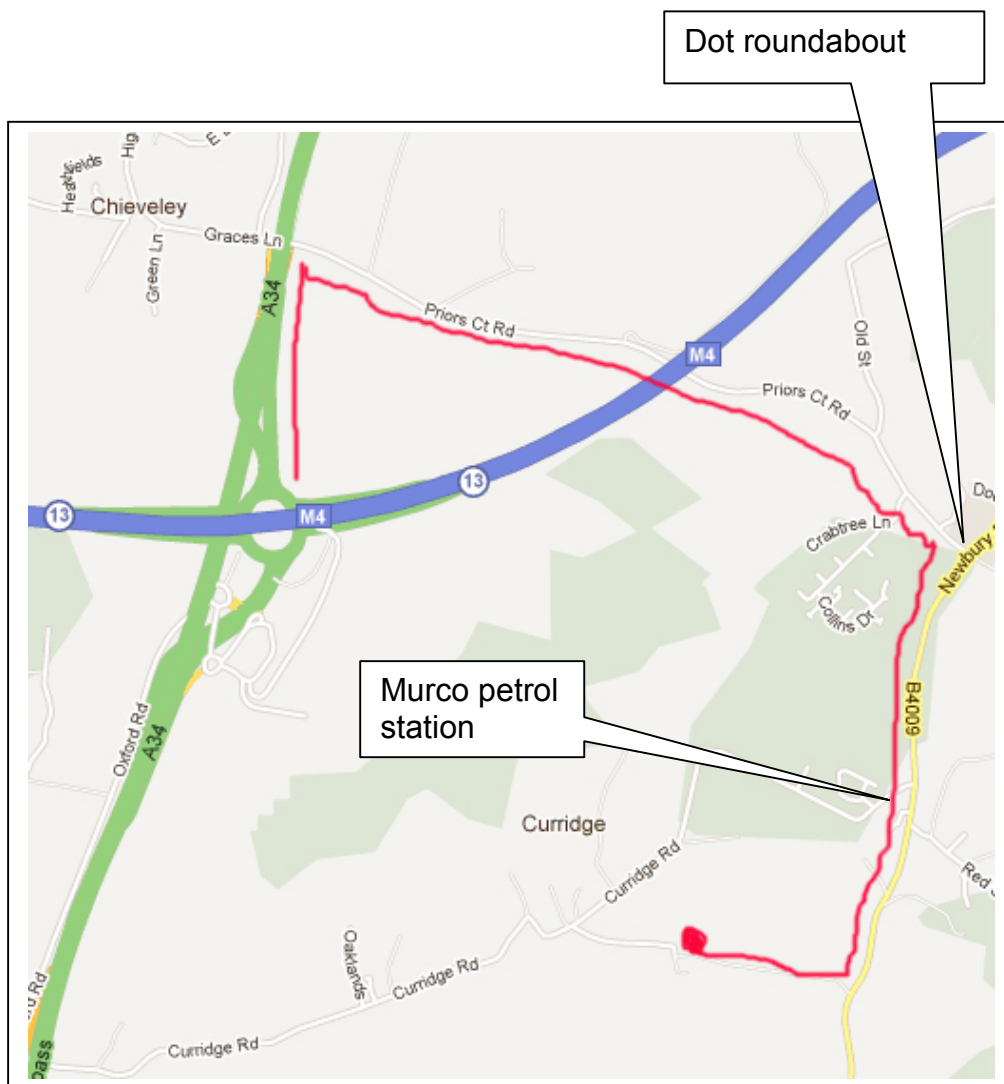

Competition Systems Ltd.
Unit 6, Curridge Farm Business Park (c/o Rookery Farm)
Long Lane, Cold Ash
Thatcham, Berkshire
RG18 9AA (old postcode RG18 9EA)

Tel – 08707 444666

- Leave M4 heading North onto the A34, but turn off immediately onto the 'off' ramp
- At the top of the ramp turn right back over the A34 and continue for approx 1 mile until you reach a dot roundabout
- Turn right onto the B4009 heading towards Newbury
- Keep going until you see a Murco Petrol station on your right side.
- Approx 400m later you will see an entrance to Rookery farm on your right side, turn in here and follow to the far end

Use entrance from B4009 entitled Rookery Farm. Note that the post code RG18 9AA is quite new and is not on Google or many sat navs yet..

Competition Systems is located in the second from last green unit on the right side following the approach down the single track lane leading off the B4009